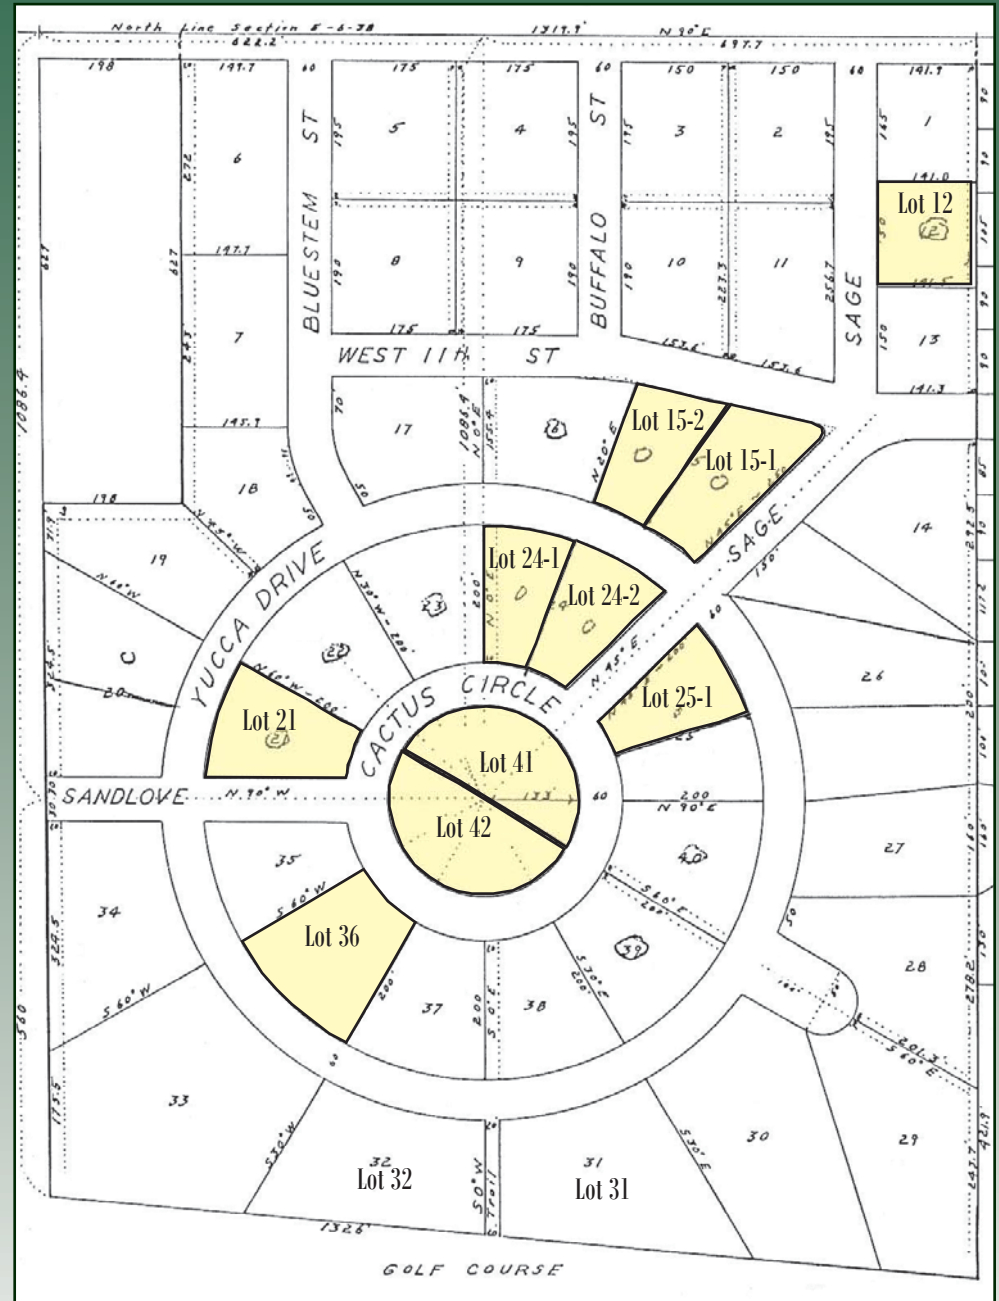

Sage Addition

LOT	PRICE	APPROXIMATE SIZE
Lot #12	\$8,000.00	150 X 141.5' (21,247.5 Sq. Ft.)
Lot #15-1	\$12,500.00	109.26 X 250 X 163.2 X 203'
Lot #15-2	\$12,500.00	109.26 X 203 X 163.2 X 174'
Lot #21	\$15,000.00	
Lot #24-1	\$12,500.00	137.18 X 200 X 67.36 X 200'
Lot #24-2	\$12,500.00	141.48 X 200 X 54.2 X 200'
Lot #25-1	\$12,500.00	45.8 X 200 X 124.33 X 200'
Lot #41	\$15,000.00	133' Radius
Lot #42	\$15,000.00	133' Radius

Lot #36 \$22,500.00 .704 Acres

MORELAND REALTY