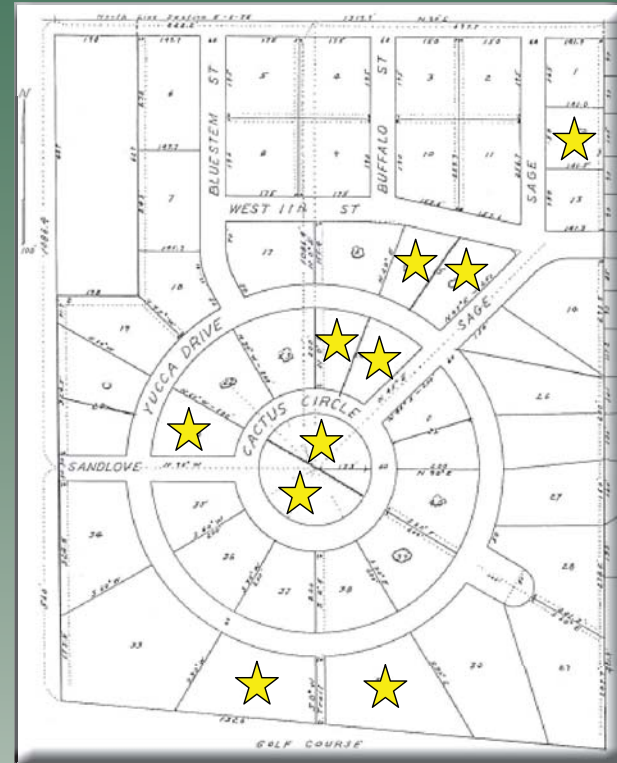

SAGE ADDITION

AVAILABLE LOTS

Make It Happen With Moreland Realty!

This information is deemed reliable and Moreland Realty does not warrant its complete accuracy. All figures and measurements are approximate.

MORELAND REALTY

501 Broadway
P.O. Box 669
Imperial, NE 69033

Phone: 308-882-5959
Fax: 308-882-5958
E-mail: morelandrealty@chase3000.com

www.MorelandRealty.com

Sage Addition

LOT	PRICE	APPROXIMATE SIZE
Lot #12	\$8,000.00	150 X 141.5' (21,247.5 Sq. Ft.)
Lot #15-1	\$12,500.00	109.26 X 250 X 163.2 X 203'
Lot #15-2	\$12,500.00	109.26 X 203 X 163.2 X 174'
Lot #21	\$15,000.00	
Lot #24-1	\$12,500.00	137.18 X 200 X 67.36 X 200'
Lot #24-2	\$12,500.00	141.48 X 200 X 54.2 X 200'
Lot #25-1	\$12,500.00	45.8 X 200 X 124.33 X 200'
Lot #41	\$15,000.00	133' Radius
Lot #42	\$15,000.00	133' Radius

Lot #31	\$38,500.00	1.231 Acres
Lot #32	\$22,500.00	1.206 Acres

MORELAND REALTY