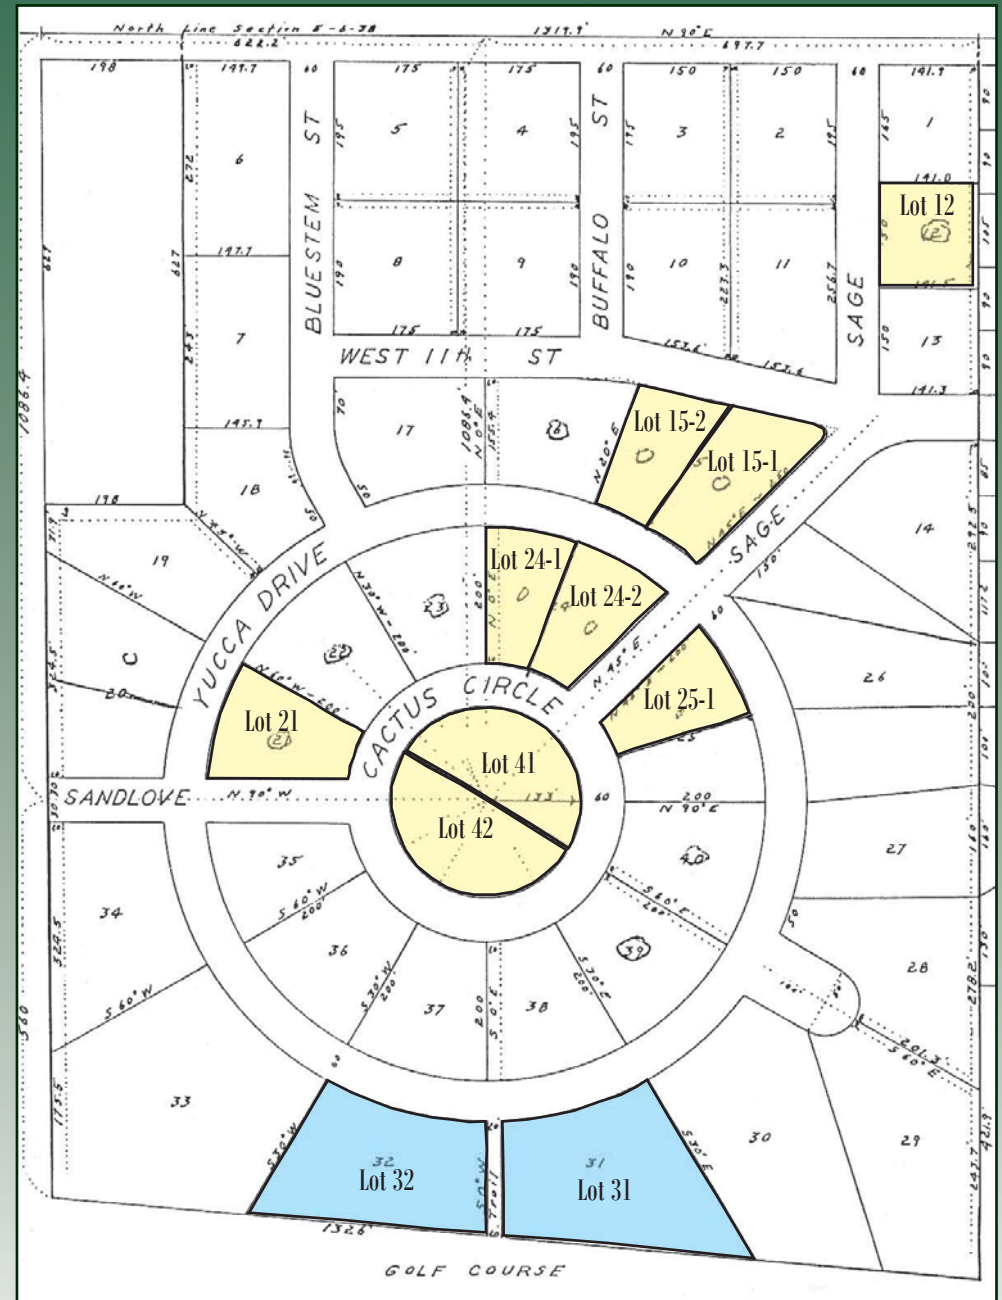

Sage Addition

LOT	PRICE	APPROXIMATE SIZE
Lot #12	$8,000.00	150 X 141.5' (21,247.5 Sq. Ft.)
Lot #15-1	$12,500.00	109.26 X 250 X 163.2 X 203'
Lot #15-2	$12,500.00	109.26 X 203 X 163.2 X 174'
Lot #21	$15,000.00	
Lot #24-1	$12,500.00	137.18 X 200 X 67.36 X 200'
Lot #24-2	$12,500.00	141.48 X 200 X 54.2 X 200'
Lot #25-1	$12,500.00	45.8 X 200 X 124.33 X 200'
Lot #41	$15,000.00	133' Radius
Lot #42	$15,000.00	133' Radius

Lot #31	$38,500.00	1.231 Acres
Lot #32	$22,500.00	1.206 Acres

MORELAND REALTY